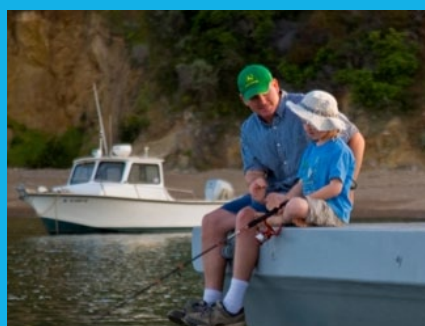

### Weekend Activities Include:

- Kayaking
- Snorkeling
- Archery
- Hiking
- Cabins or Tents
- All Meals
- Boat Transportation
- All Program and Activities

At Camp Emerald Bay's Cub Family Weekend you will enjoy Catalina and all it has to offer. Our staff will take care of all food and program needs, just bring a sleeping bag.